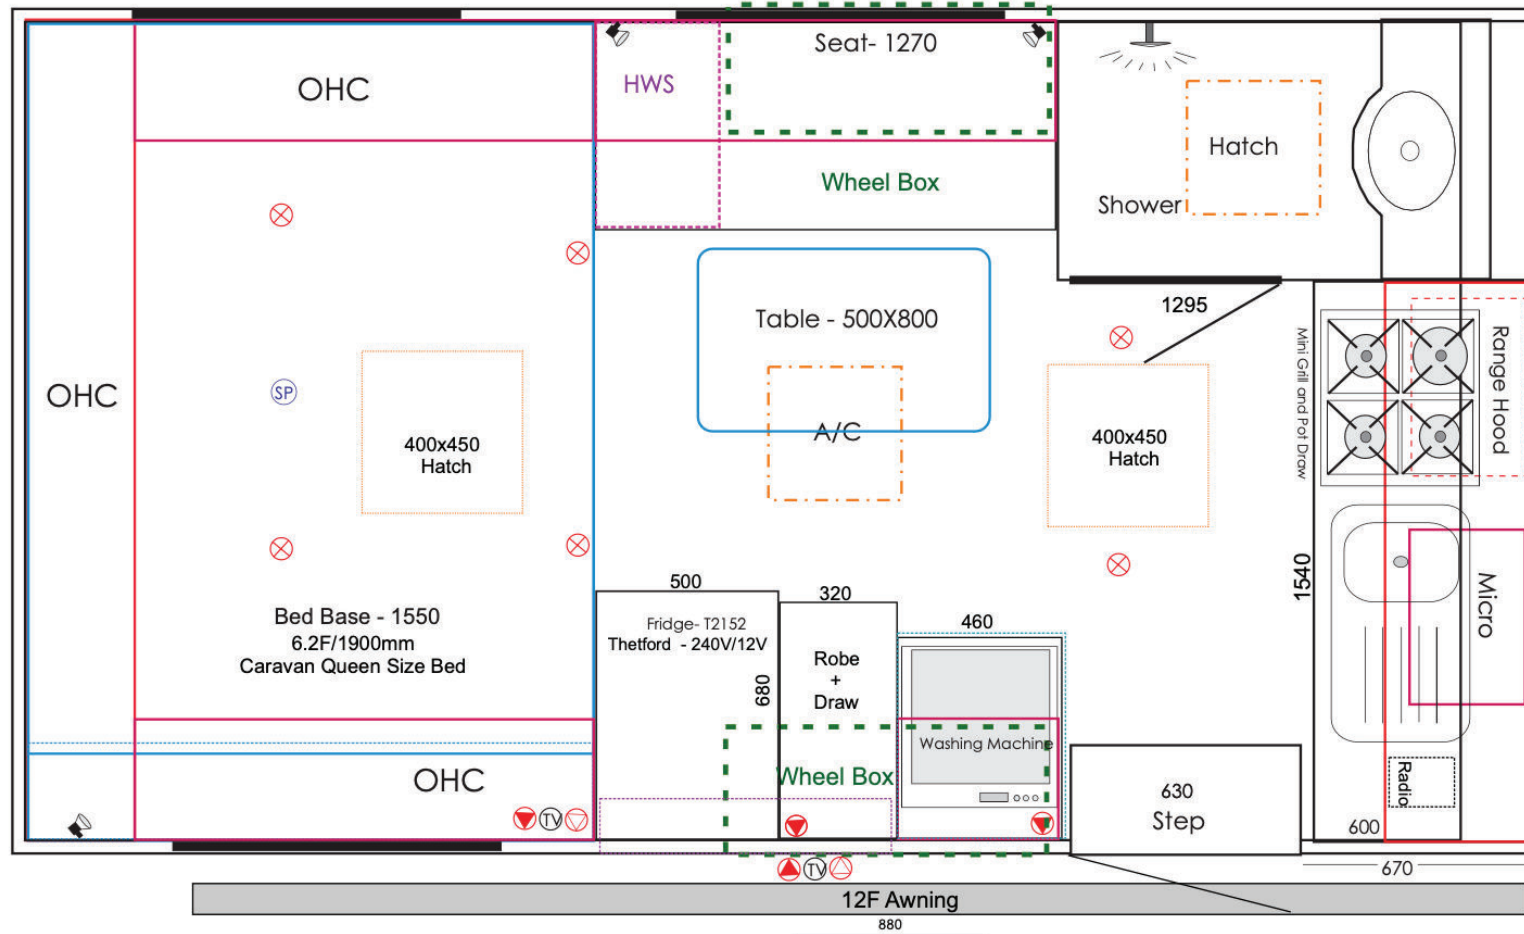

Hilltop H13 13'5" Hybrid Caravan

setupcamp.com.au
1300 801 859
sales@setupcamp.com.au